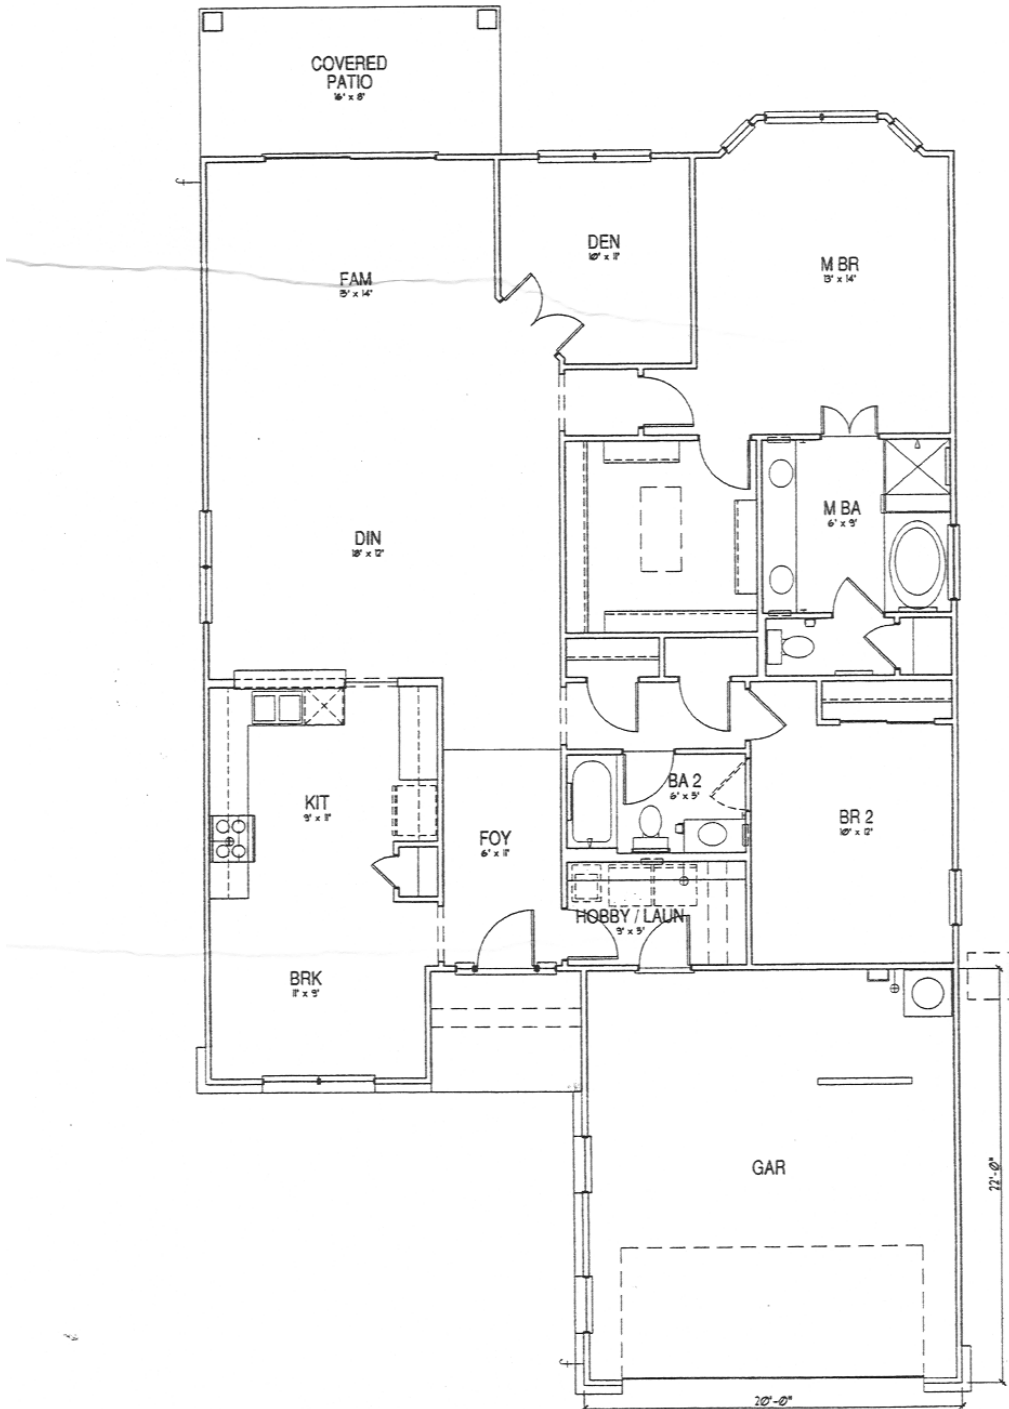

The Andover 10333 A/R

• Approximate Livable Area - 1,850 Sq.Ft.

Call Sun City Texas by Del Webb at 1-800-833-5932 or 512-931-6900.

Due to normal construction tolerances, square footage may vary from those shown on floorplans. Floorplan illustrations are artists' conceptions and are not intended to show specific detailing. Model representations and options subject to change without notice.