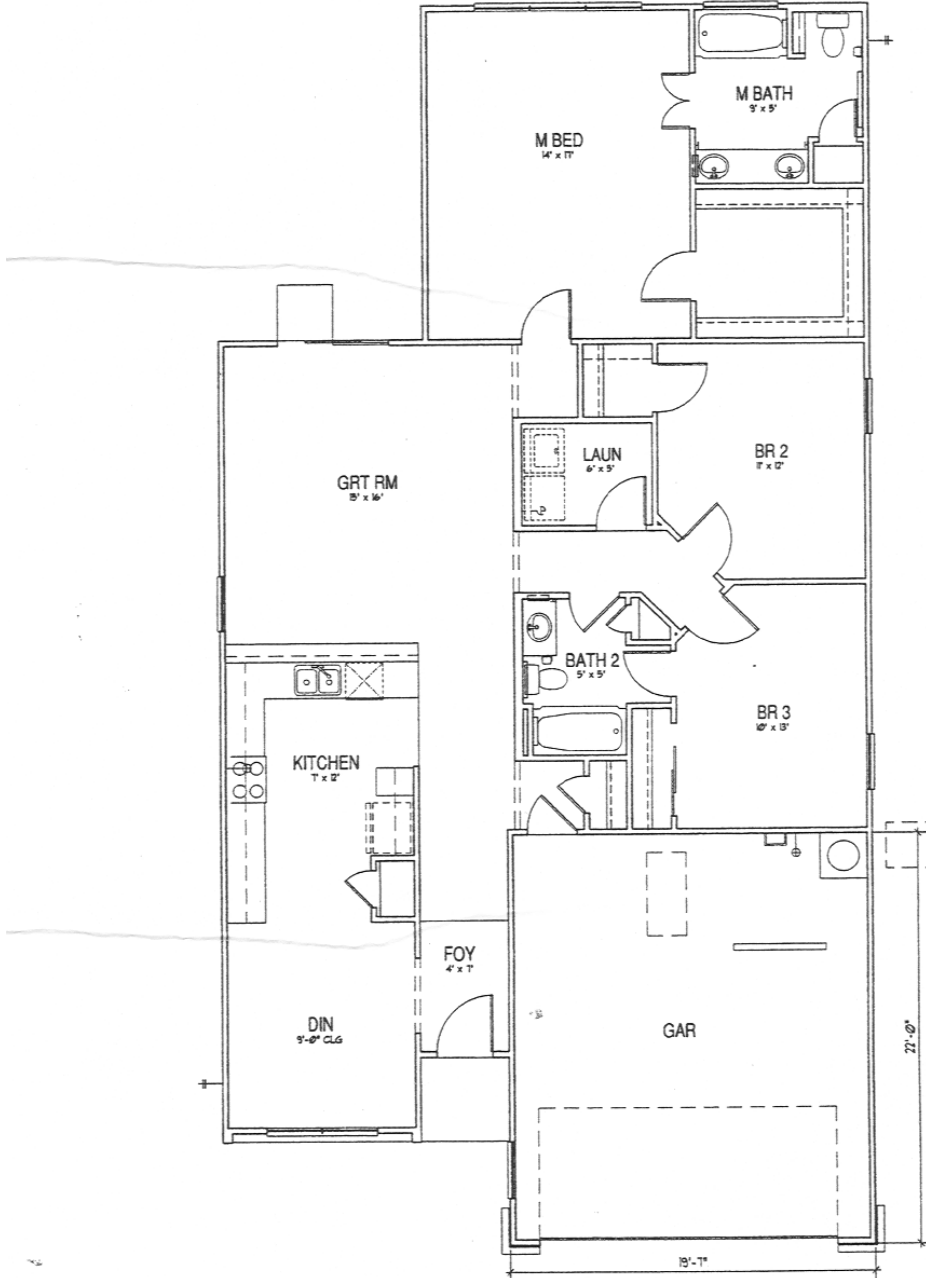

The Bayberry 10304 A/R

• Approximate Livable Area - 1,608 Sq.Ft.

Call Sun City Texas by Del Webb at 1-800-833-5932 or 512-931-6900.

Due to normal construction tolerances, square footage may vary from those shown on floorplans. Floorplan illustrations are artists' conceptions and are not intended to show specific detailing. Model representations and options subject to change without notice.