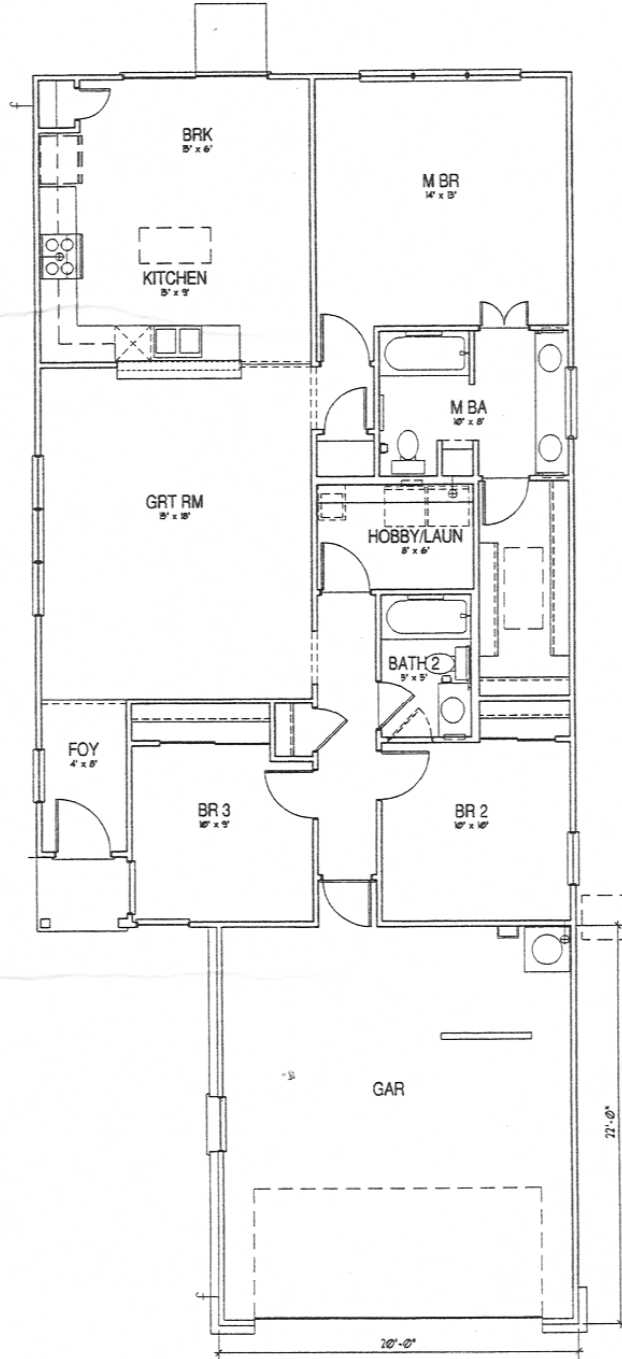

# The Bluebonnet 10303 A/R

• Approximate Livable Area - 1,411 Sq.Ft.

Call Sun City Texas by Del Webb at 1-800-833-5932 or 512-931-6900.

Due to normal construction tolerances, square footage may vary from those shown on floorplans. Floorplan illustrations are artists' conceptions and are not intended to show specific detailing. Model representations and options subject to change without notice.