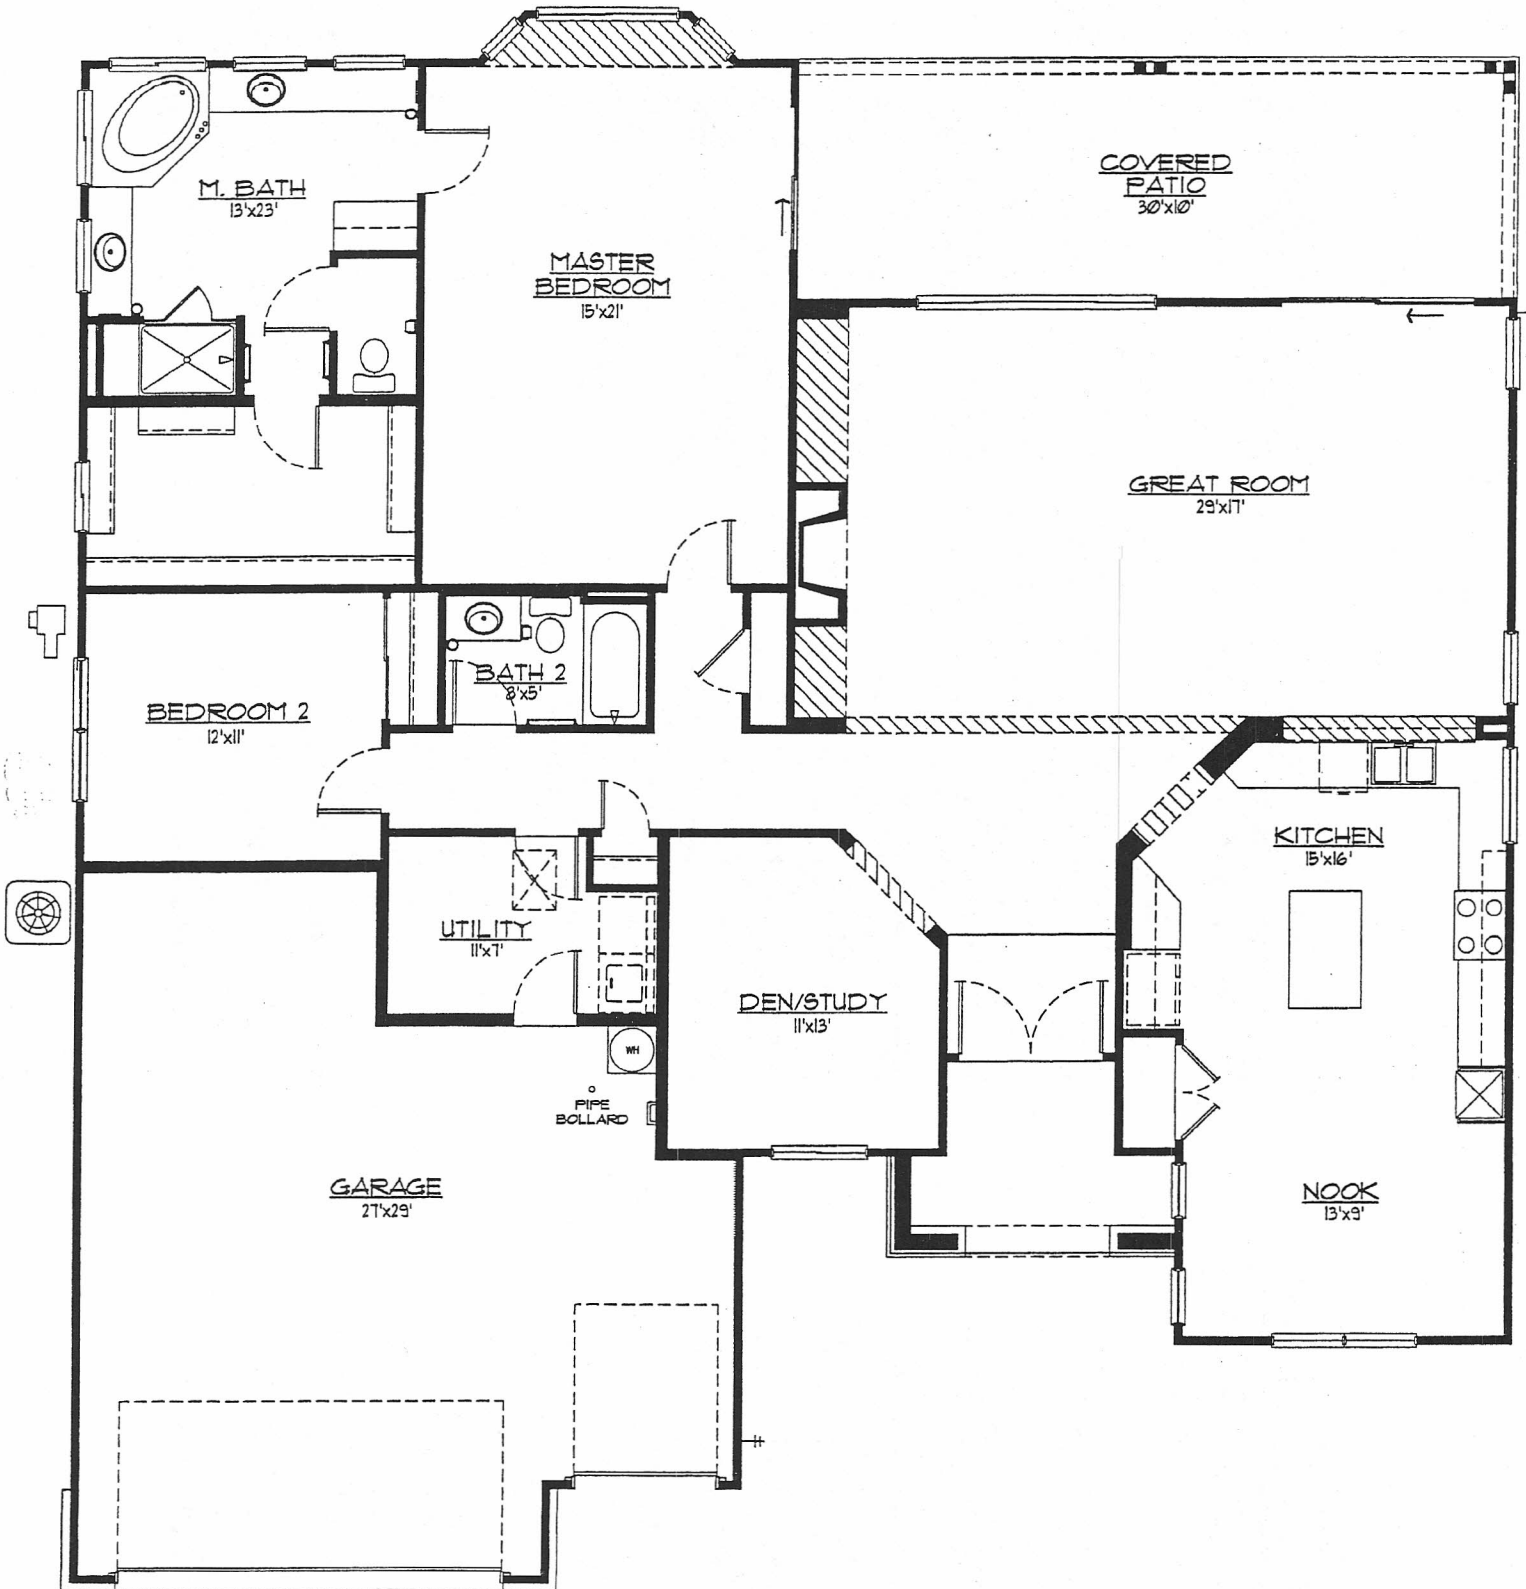

THE BURLESON 10251 C/L

• Approximate Livable Area - 2,348 Sq.Ft.

Call Sun City Texas by Del Webb at 1-800-833-5932 or 512-931-6900.

Due to normal construction tolerances, square footage may vary from those shown on floorplans. Floorplan illustrations are artists' conceptions and are not intended to show specific detailing. Model representations and options subject to change without notice.