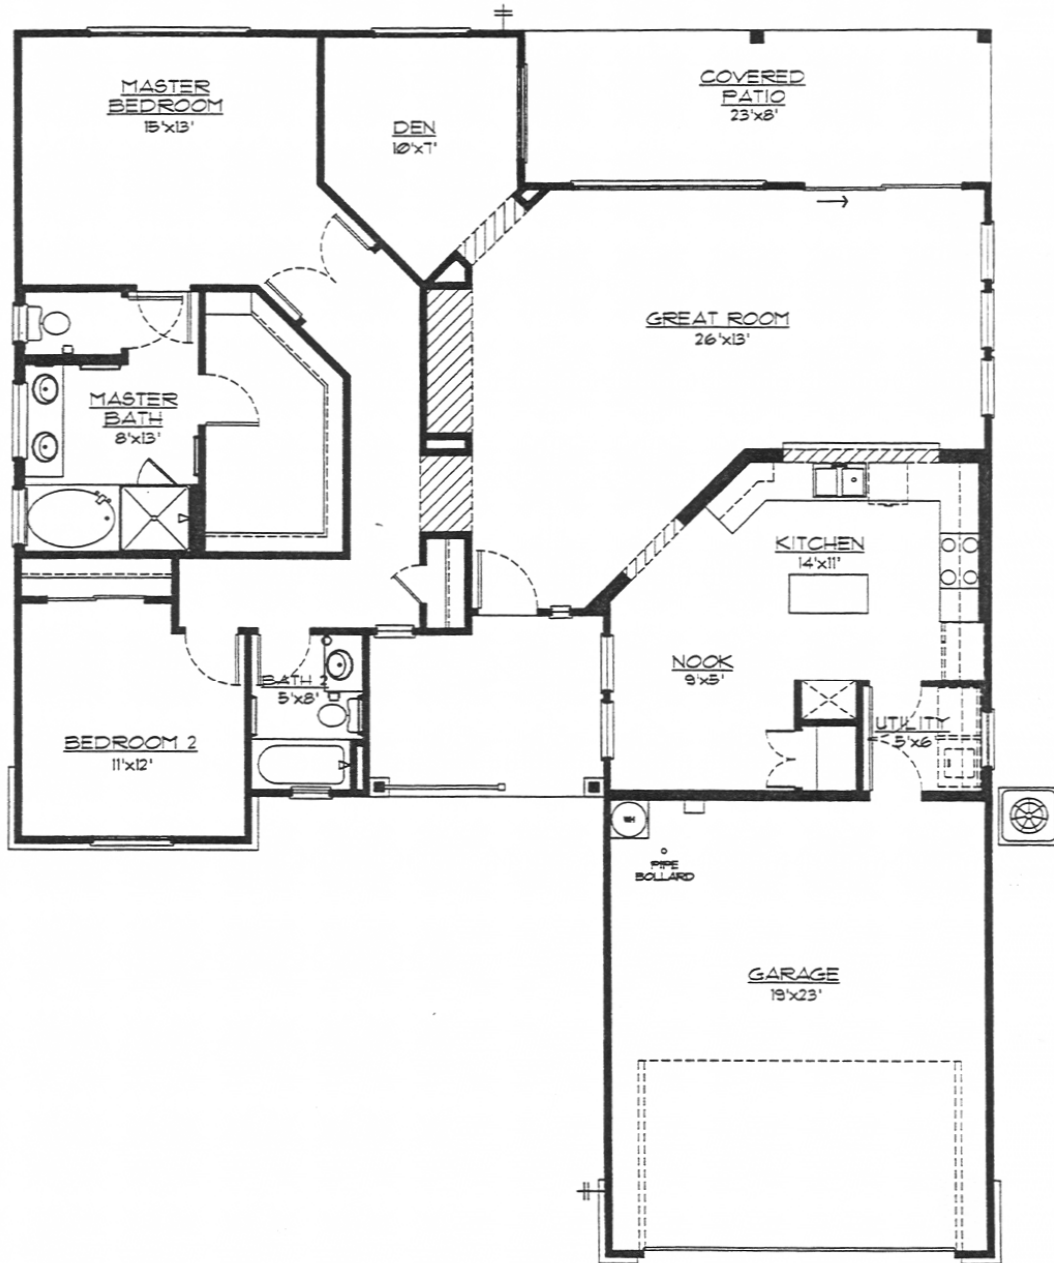

THE BURNET 10232 C/R

• Approximate Livable Area - 1,729 Sq.Ft.

Call Sun City Texas by Del Webb at 1-800-833-5932 or 512-931-6900.

Due to normal construction tolerances, square footage may vary from those shown on floorplans. Floorplan illustrations are artists' conceptions and are not intended to show specific detailing. Model representations and options subject to change without notice.