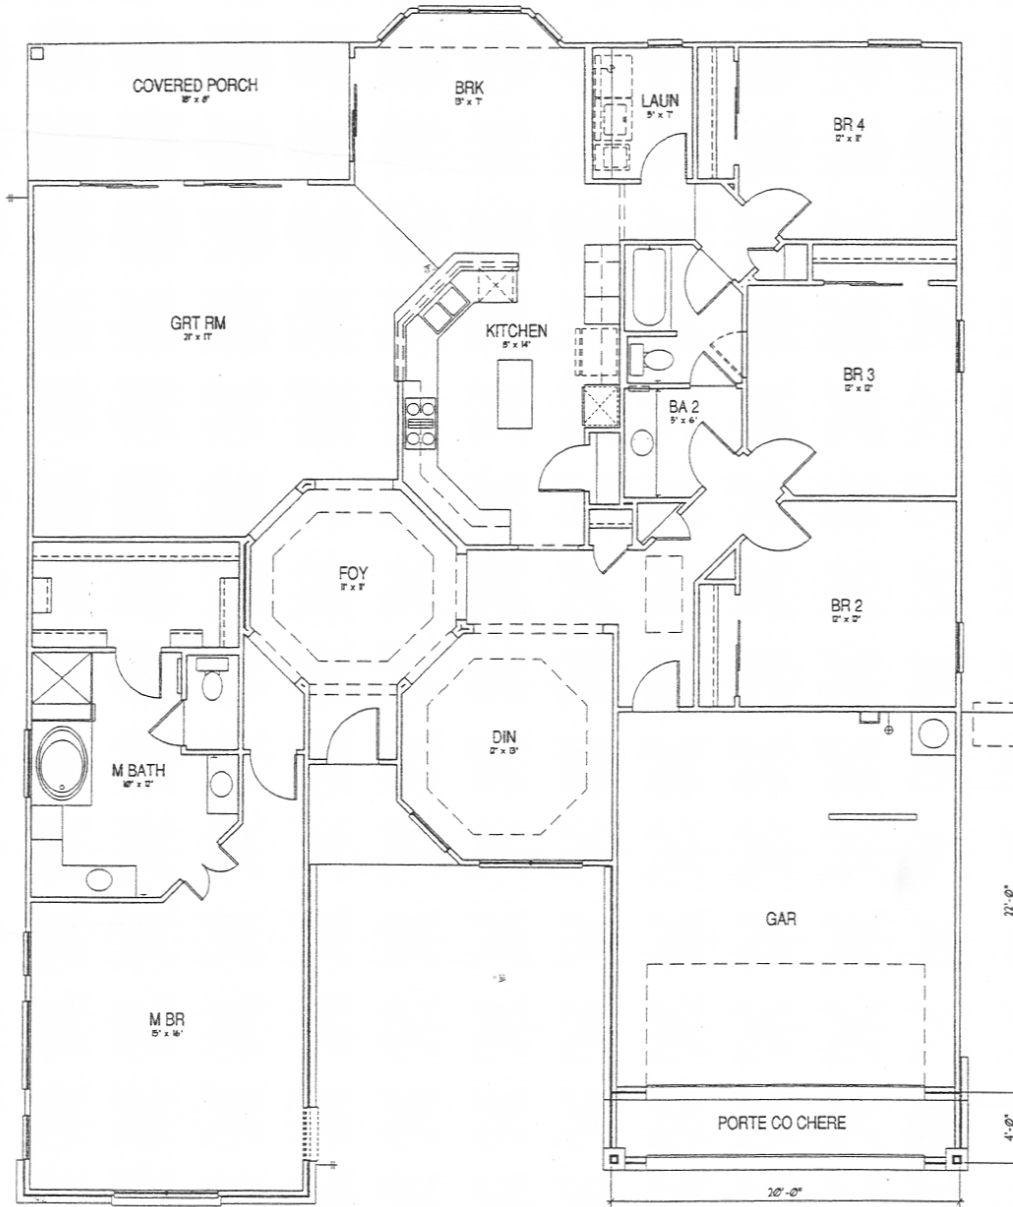

The Coronado 10354 A/R

• Approximate Livable Area - 2,586 Sq.Ft.

Call Sun City Texas by Del Webb at 1-800-833-5932 or 512-931-6900.

Due to normal construction tolerances, square footage may vary from those shown on floorplans. Floorplan illustrations are artists' conceptions and are not intended to show specific detailing. Model representations and options subject to change without notice.