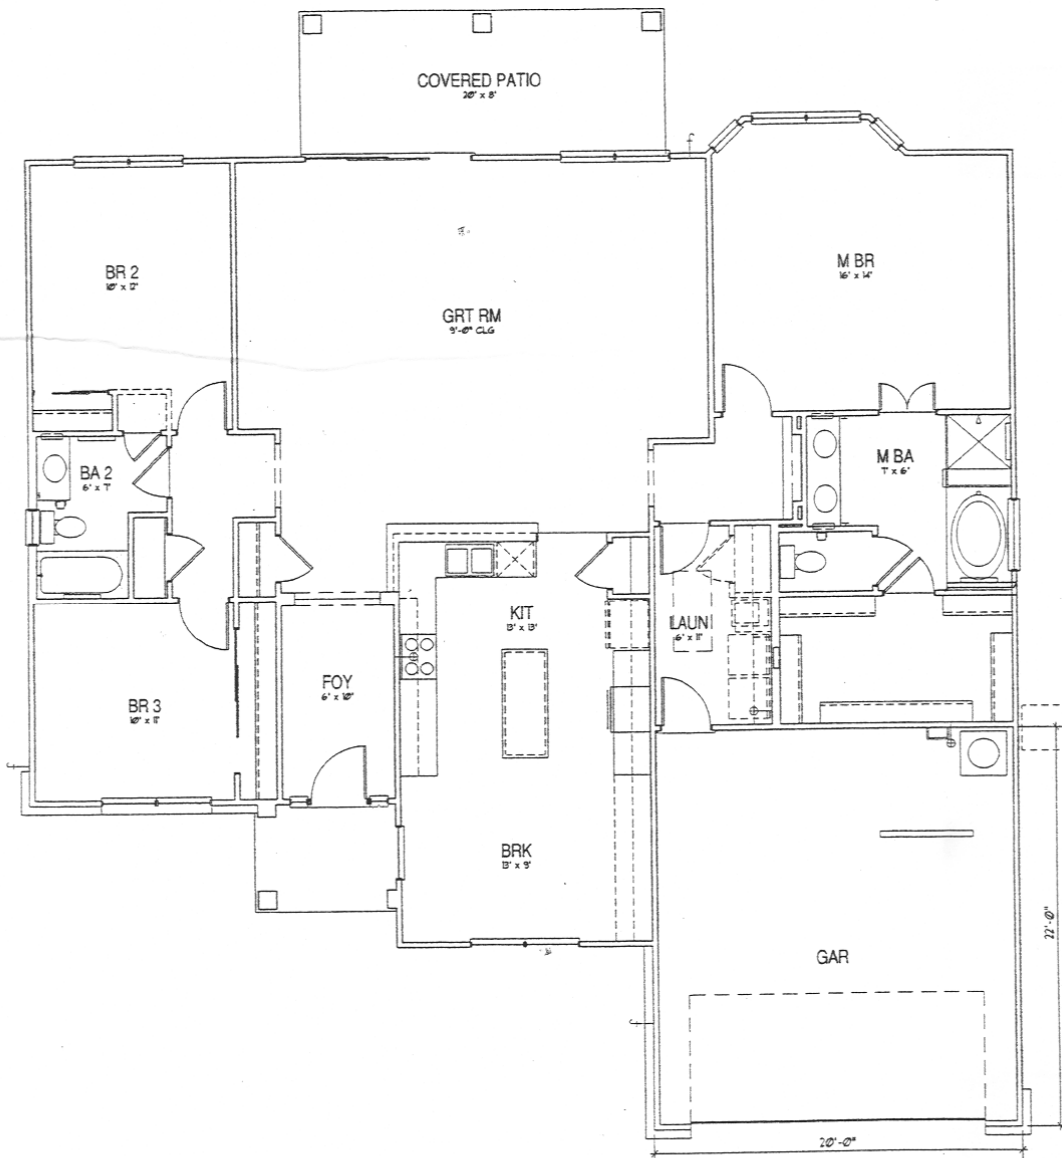

The DeVaca 10351 A/R

• Approximate Livable Area - 1,998 Sq.Ft.

Call Sun City Texas by Del Webb at 1-800-833-5932 or 512-931-6900.

Due to normal construction tolerances, square footage may vary from those shown on floorplans. Floorplan illustrations are artists' conceptions and are not intended to show specific detailing. Model representations and options subject to change without notice.