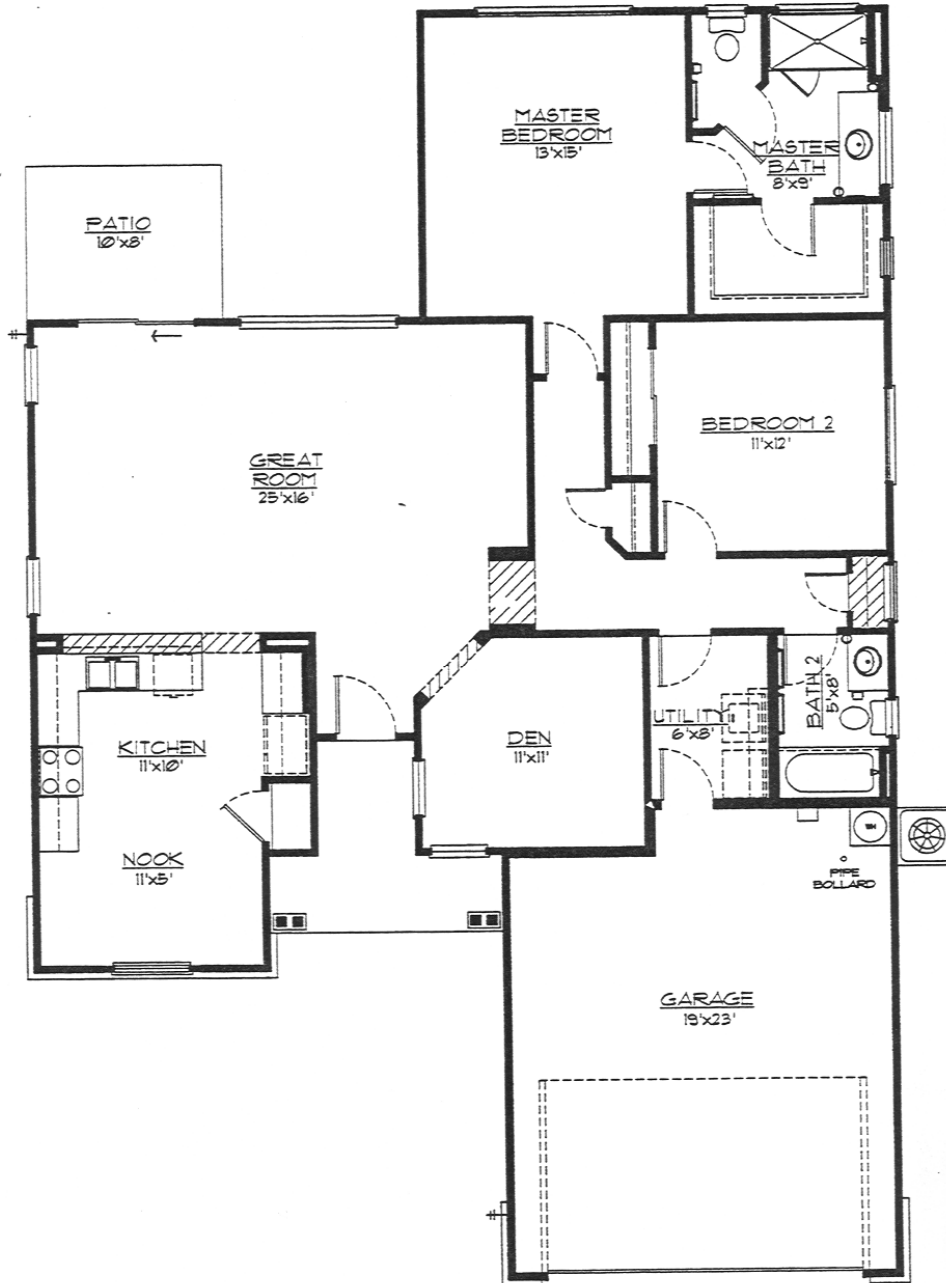

THE DICKINSON 10214 B/R

- Approximate Livable Area - 1,625 Sq.Ft.

Call Sun City Texas by Del Webb at 1-800-833-5932 or 512-931-6900.

Due to normal construction tolerances, square footage may vary from those shown on floorplans. Floorplan illustrations are artists' conceptions and are not intended to show specific detailing. Model representations and options subject to change without notice.