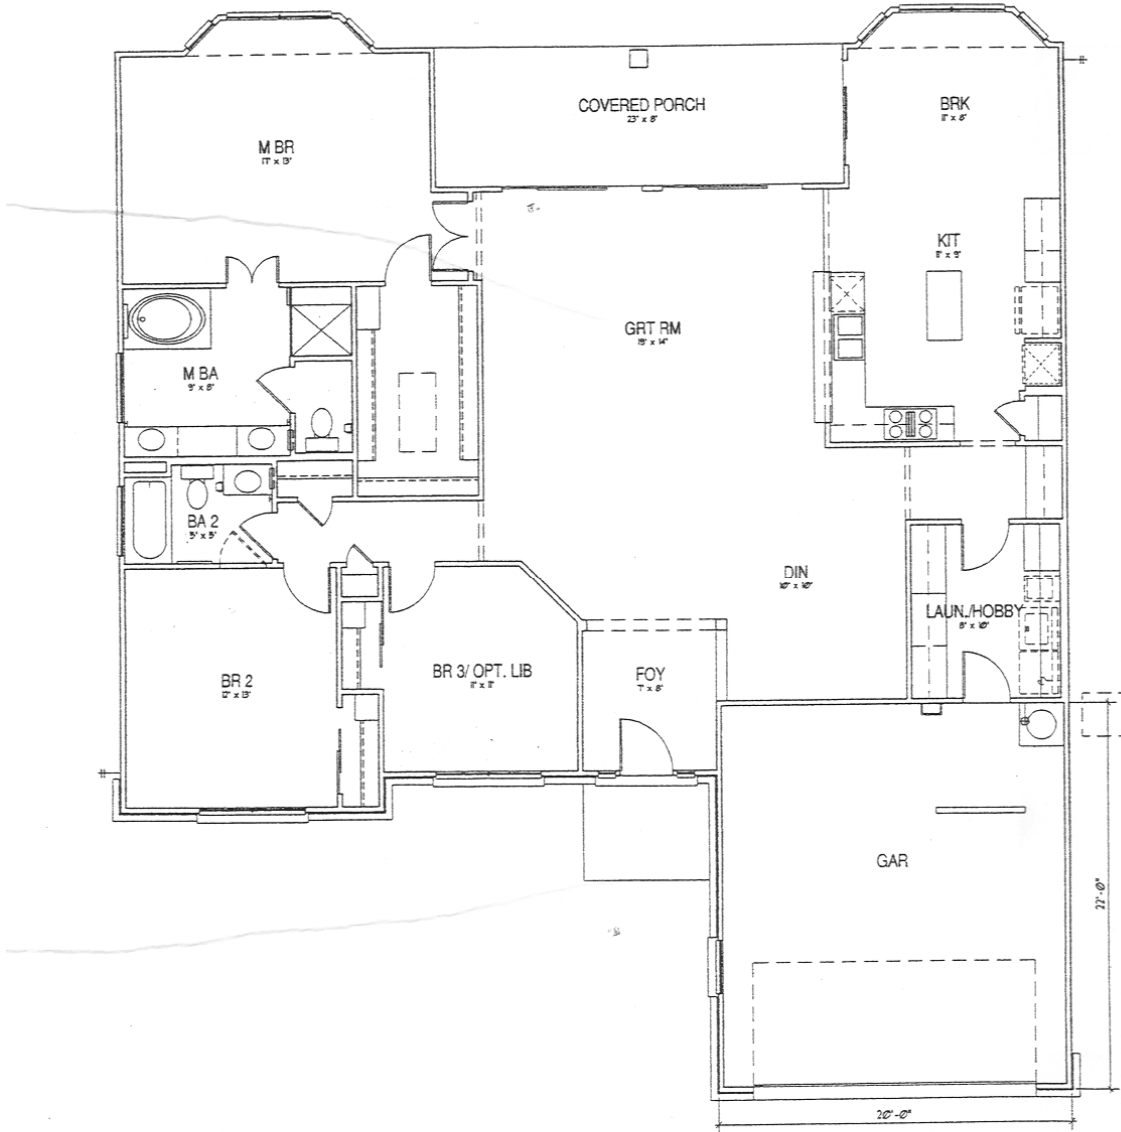

The LaSalle 10352 A/R
• Approximate Livable Area - 2,086 Sq.Ft.

Call Sun City Texas by Del Webb at 1-800-833-5932 or 512-931-6900.

Due to normal construction tolerances, square footage may vary from those shown on floorplans. Floorplan illustrations are artists' conceptions and are not intended to show specific detailing. Model representations and options subject to change without notice.