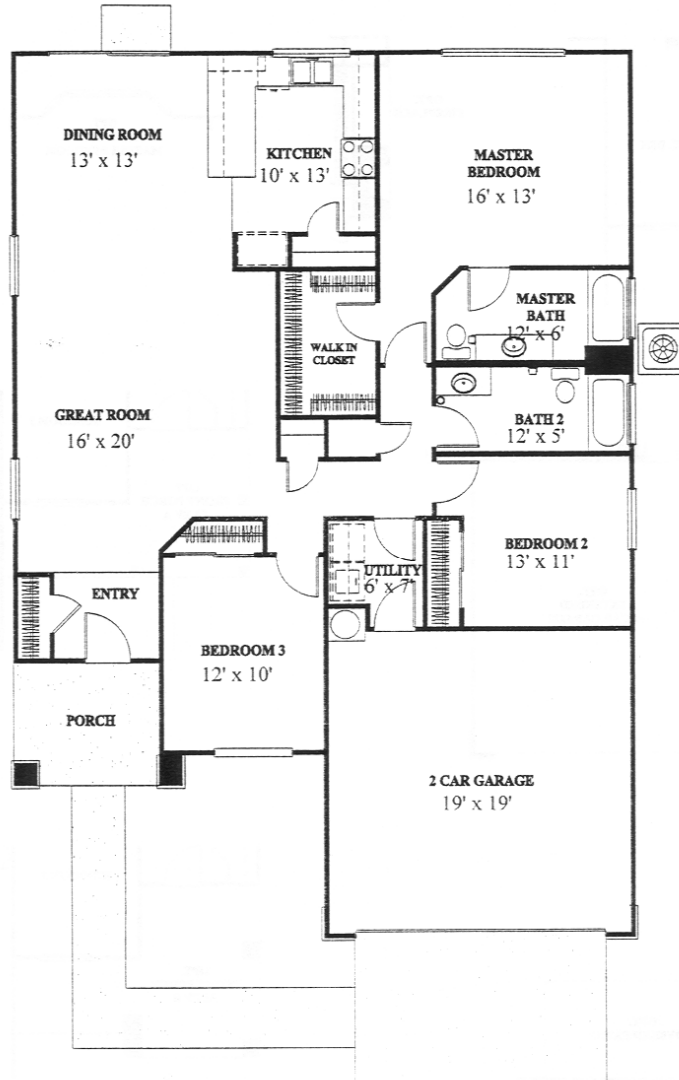

The Lamar 10202

Approximate Livable Area - 1,622 Sq. Ft.

Call Sun City Texas by Del Webb at 1-800-833-5932 or 512-931-6900

Due to normal construction tolerances, square footage may vary from those shown on floorplans. Floorplan illustrations are artists' conceptions and are not intended to show specific detailing. Model representations and options subject to change without notice.