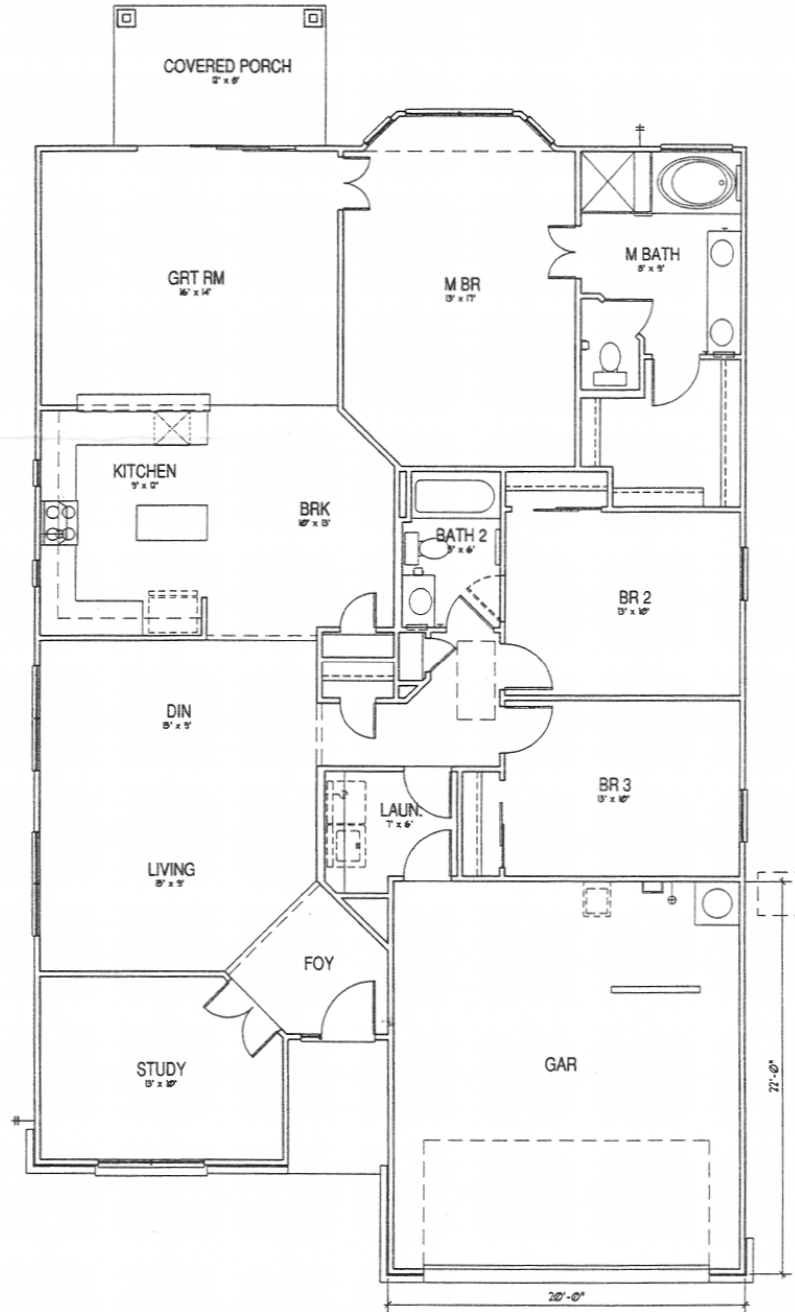

The Lexington 10334 A/R

• Approximate Livable Area - 1,988 Sq.Ft.

Call Sun City Texas by Del Webb at 1-800-833-5932 or 512-931-6900.

Due to normal construction tolerances, square footage may vary from those shown on floorplans. Floorplan illustrations are artists' conceptions and are not intended to show specific detailing. Model representations and options subject to change without notice.