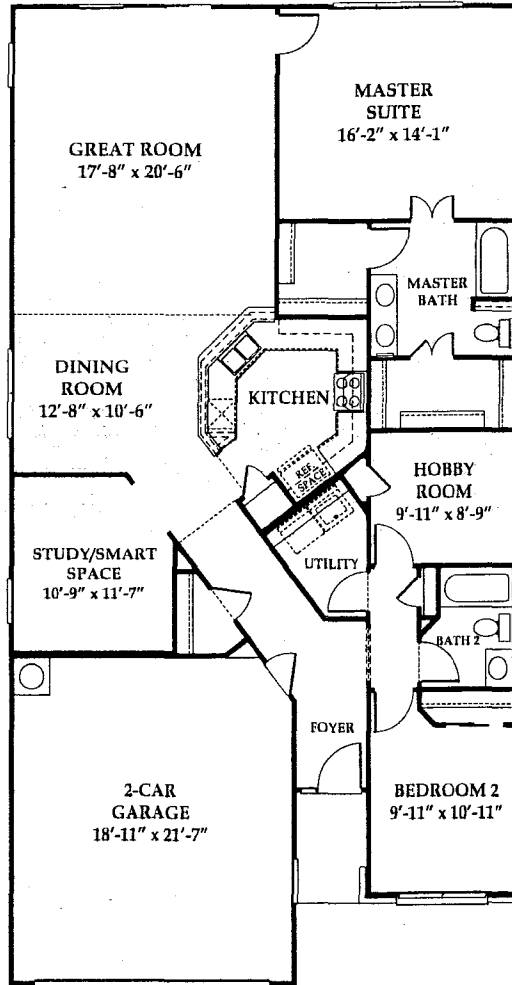

Garden Series The Magnolia 3177AF2

Approximate livable area: 1,759 sq. ft.

Due to normal construction tolerances, square footage may vary from those shown on floorplans. Floorplan illustrations are artists' conceptions and are not intended to show specific detailing. Model representations and options subject to change without notice. We improve our plans all the time. Please ask your Sales Associate for our latest updates.