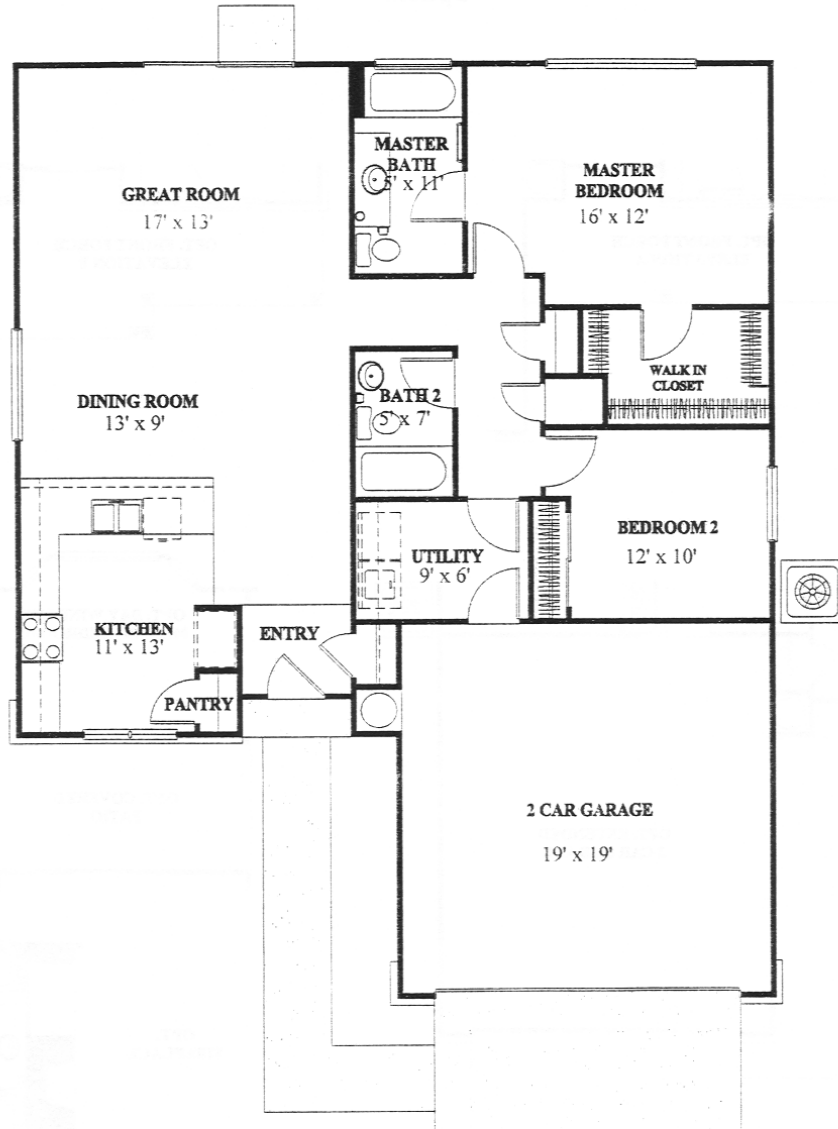

The Maverick 10201

Approximate Livable Area - 1,304 Sq. Ft.

Call Sun City Texas by Del Webb at 1-800-833-5932 or 512-931-6900

Due to normal construction tolerances, square footage may vary from those shown on floorplans. Floorplan illustrations are artists' conceptions and are not intended to show specific detailing. Model representations and options subject to change without notice.