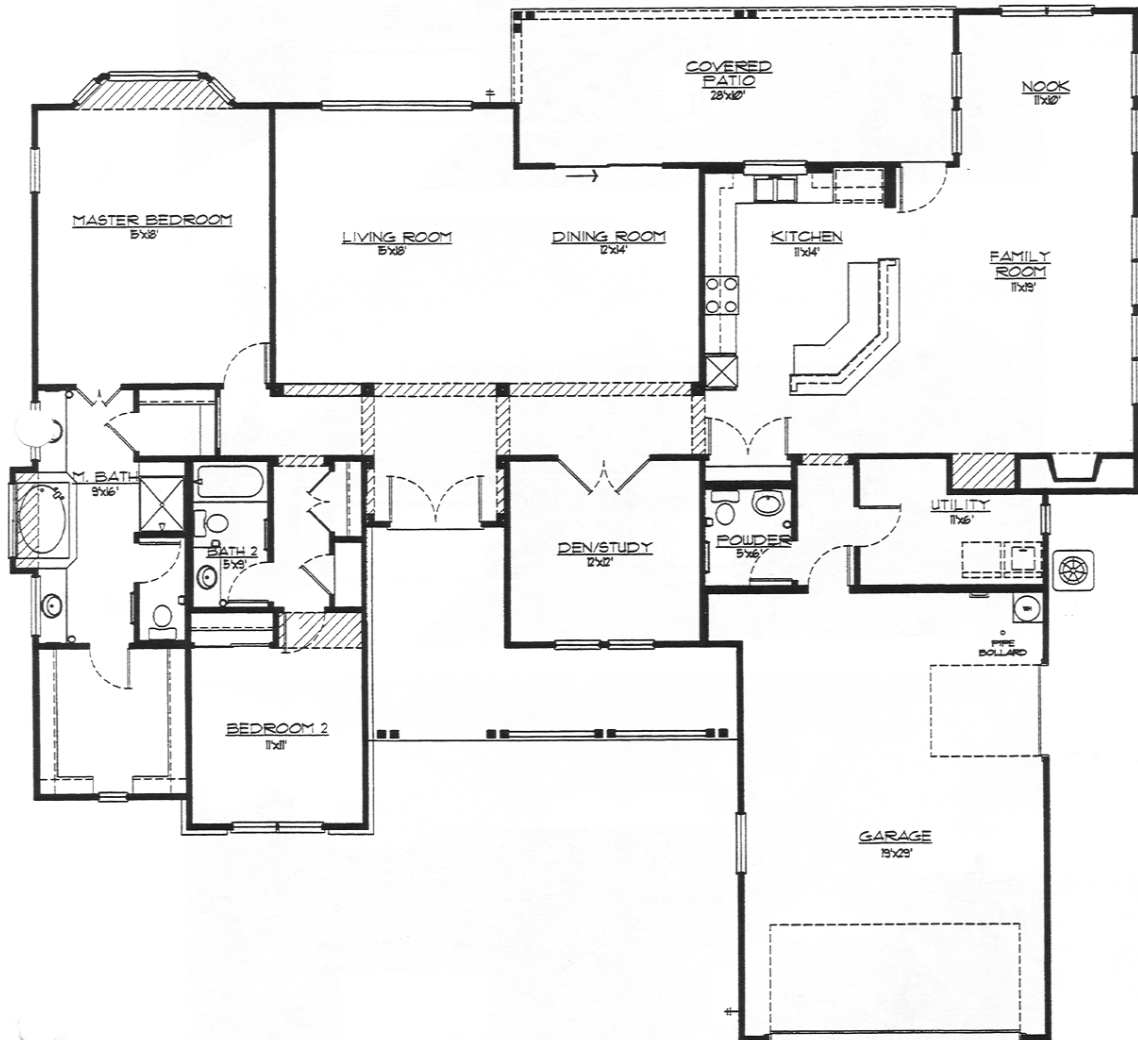

THE MILAM 10252 A/R

• Approximate Livable Area - 2,605 Sq.Ft.

Call Sun City Texas by Del Webb at 1-800-833-5932 or 512-931-6900.

Due to normal construction tolerances, square footage may vary from those shown on floorplans. Floorplan illustrations are artists' conceptions and are not intended to show specific detailing. Model representations and options subject to change without notice.