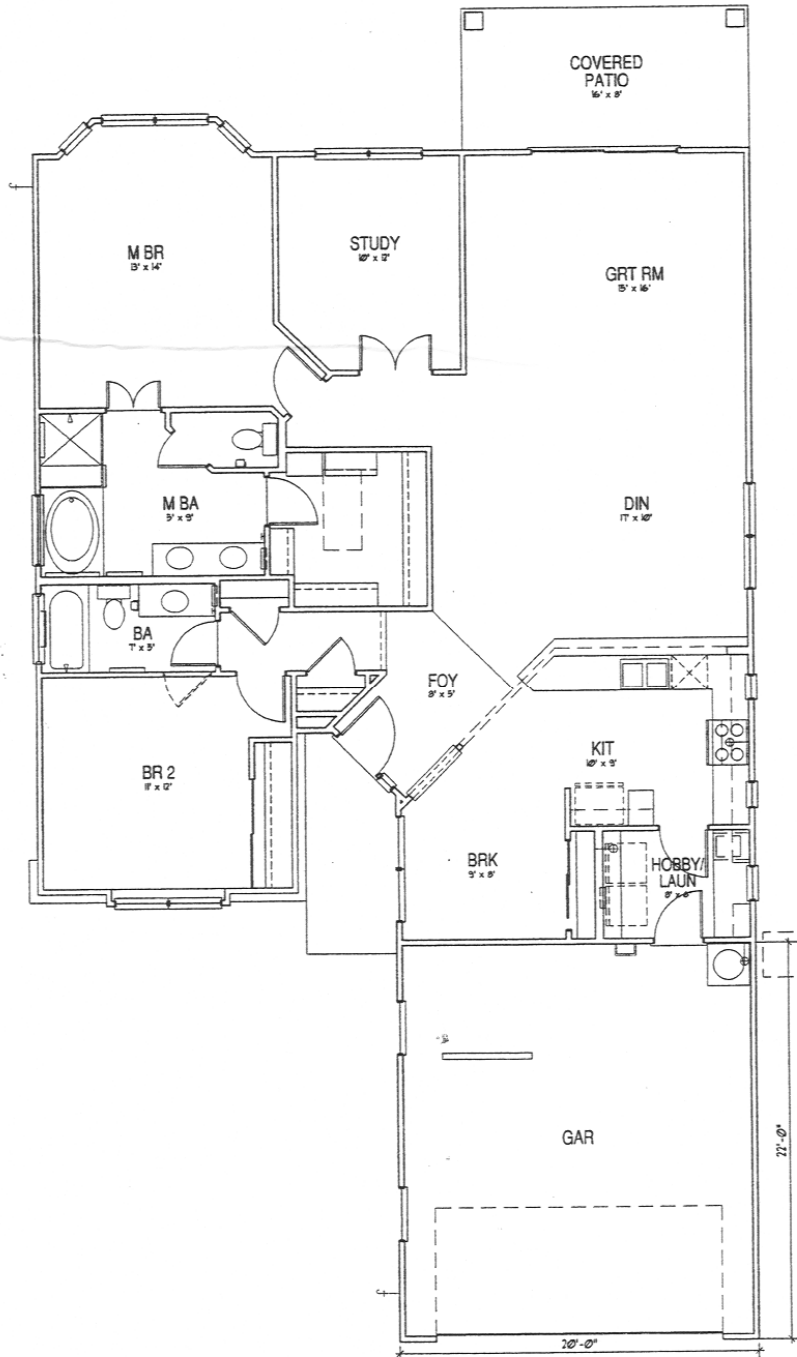

The Monroe 10332 A/R

• Approximate Livable Area - 1,715 Sq.Ft.

Call Sun City Texas by Del Webb at 1-800-833-5932 or 512-931-6900.

Due to normal construction tolerances, square footage may vary from those shown on floorplans. Floorplan illustrations are artists' conceptions and are not intended to show specific detailing. Model representations and options subject to change without notice.