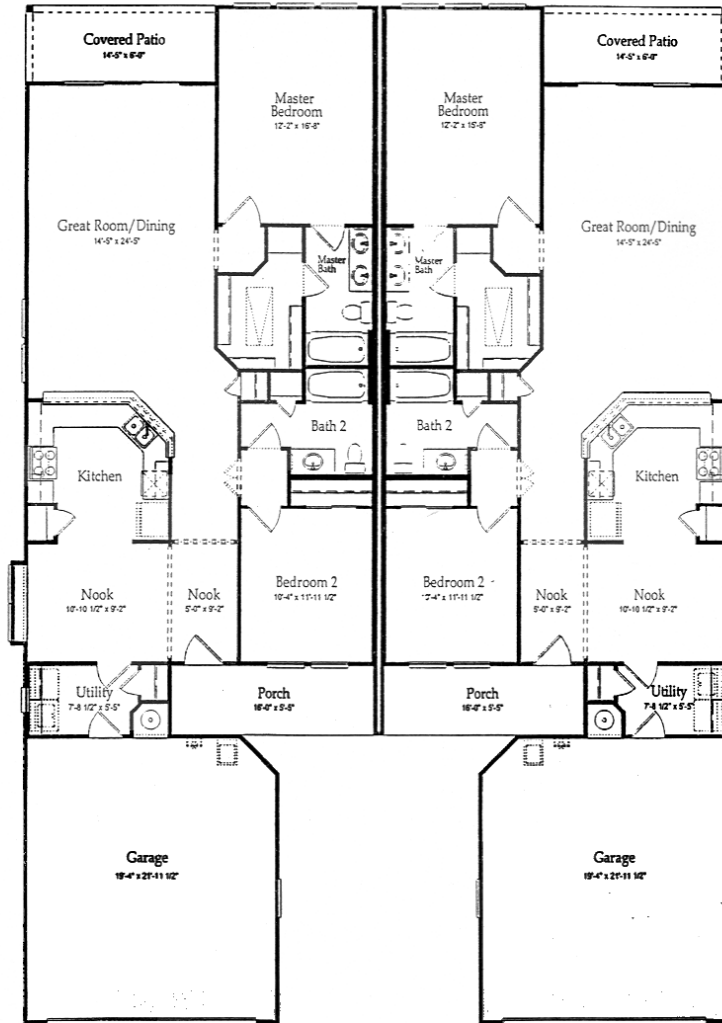

# Cottage #1 - Monterrey

2142AF1

First Floor

Floor plans, Elevations and Options will vary from Community to Community and may not reflect current changes. Dimensions shown are approximate.  
(c) Copyright 2003 Pulte Homes, Inc.

WIDTH 28'-0"  
DEPTH 80'-0"

MARKET  
Proposed for Sun City Texas

SQ FTG 1423