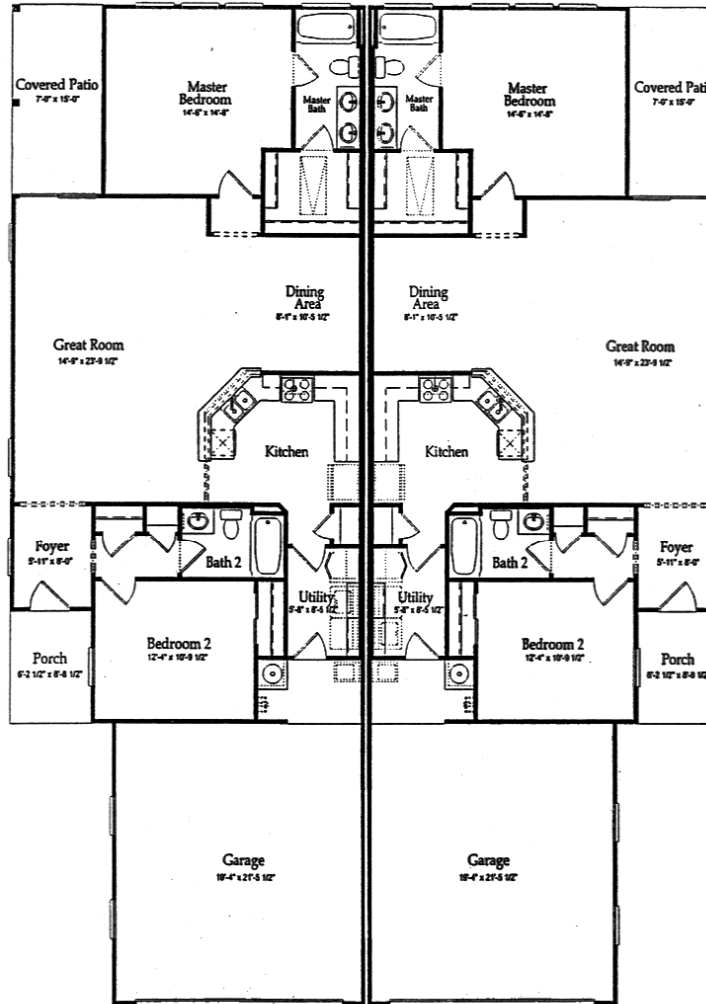

Cottage #2 - Newport

2138AF1

First Floor

Floor plans, Elevations and Options will vary from Community to Community and may not reflect current changes. Dimensions shown are approximate.
(c) Copyright 2003 Pulte Homes, Inc.

WIDTH 28'-0"
DEPTH 78'-6"

MARKET
Proposed for Sun City Texas

SQ FTG 1383