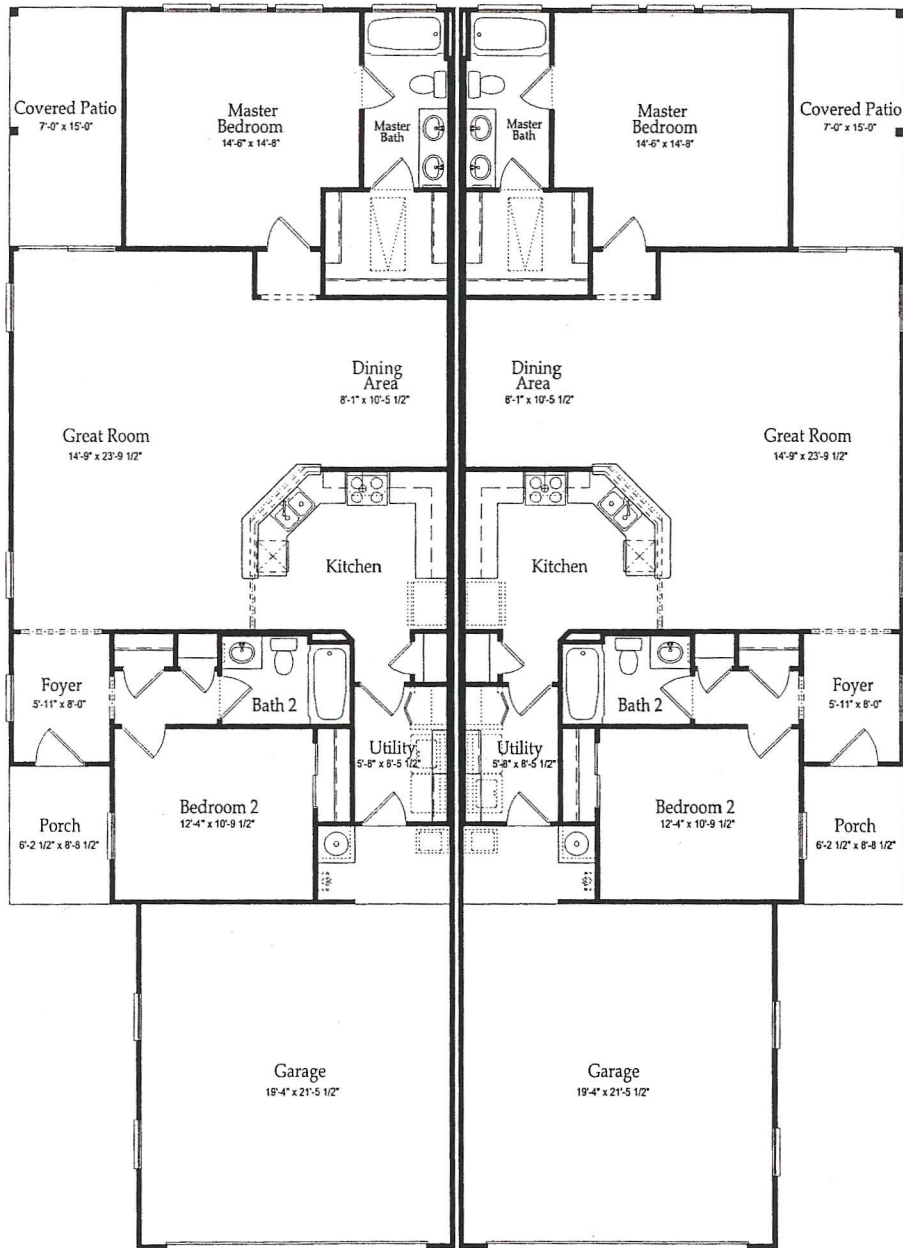

Cottage #2 - Newport 2138AF1

First Floor

Floor plans, Elevations and Options will vary from Community to Community and may not reflect current changes. Dimensions shown are approximate.
 (c) Copyright 2003 Pulte Homes, Inc.

WIDTH 28'-0"
 DEPTH 78'-6"

MARKET
 Proposed for Sun City Texas

SQ FTG 1383