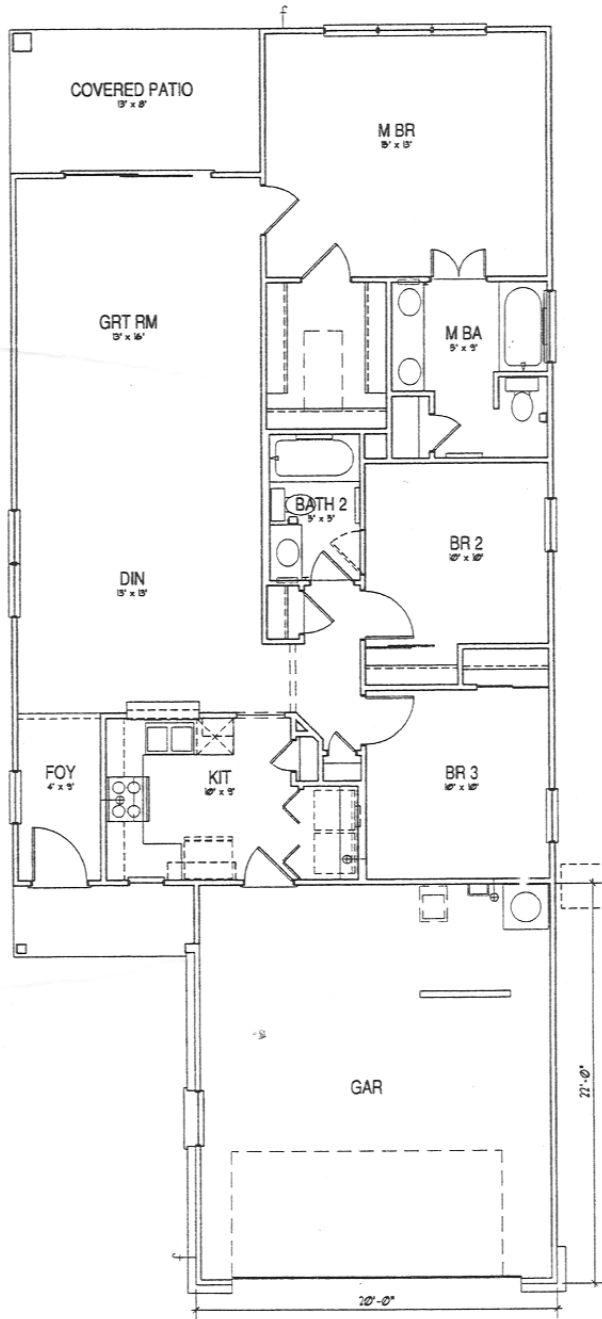

The Primrose 10302 A/R

• Approximate Livable Area - 1,329 Sq.Ft.

Call Sun City Texas by Del Webb at 1-800-833-5932 or 512-931-6900.

Due to normal construction tolerances, square footage may vary from those shown on floorplans. Floorplan illustrations are artists' conceptions and are not intended to show specific detailing. Model representations and options subject to change without notice.