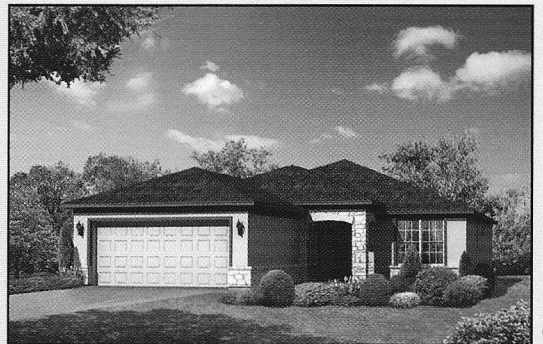

Surrey Crest

Approximate Square Feet: 1,702

A

B

C

D

Due to normal construction tolerances, square footages may vary from those shown on floorplans. Floorplan illustrations are artists' conceptions and are not intended to show specific detailing. Model representations and options subject to change without notice.