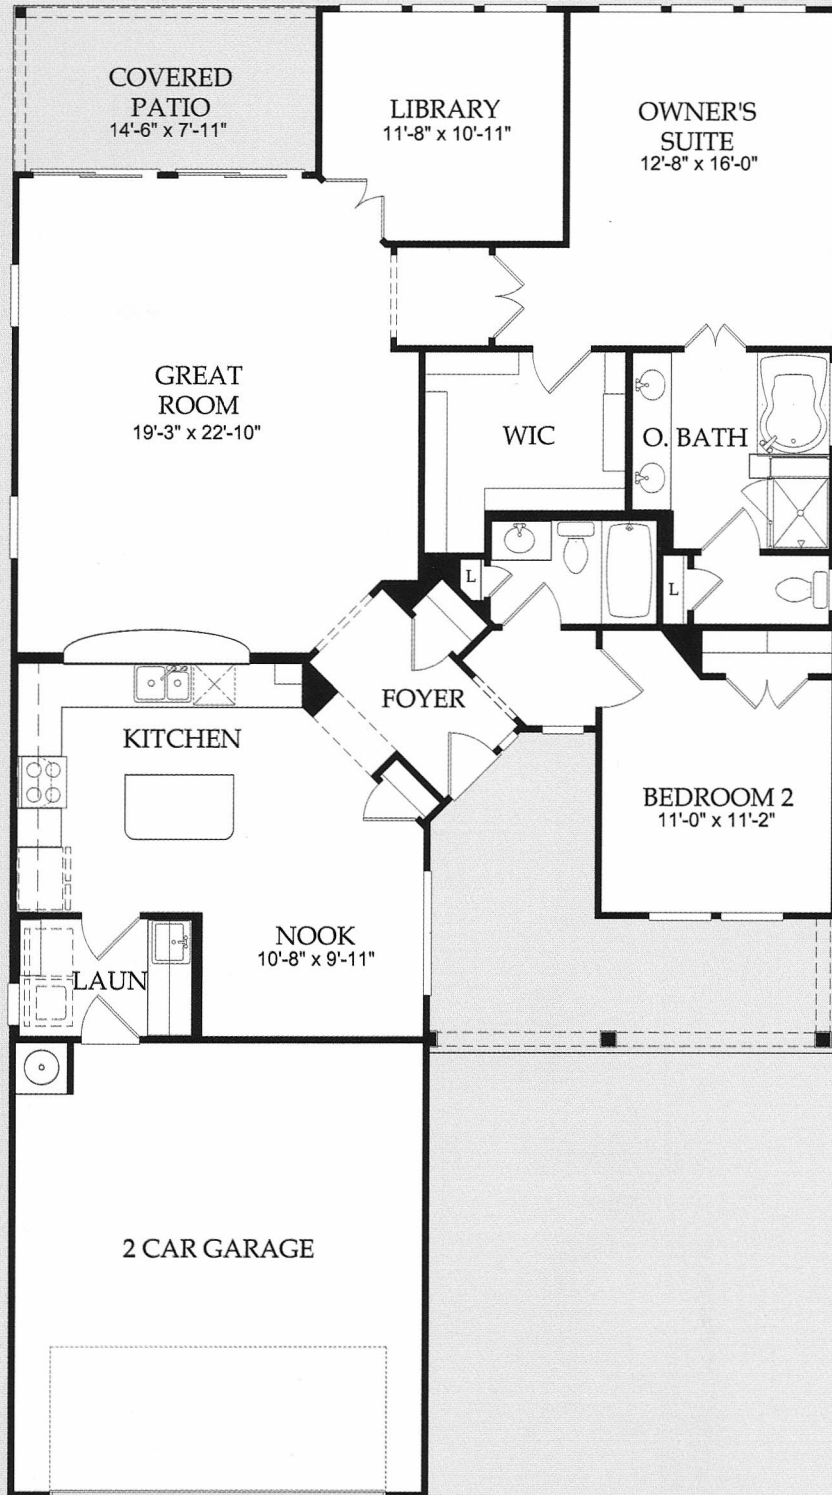

Surrey Crest

Approximate Square Feet: 1,702

A

B

C

D

Due to normal construction tolerances, square footages may vary from those shown on floorplans. Floorplan illustrations are artists' conceptions and are not intended to show specific detailing. Model representations and options subject to change without notice.