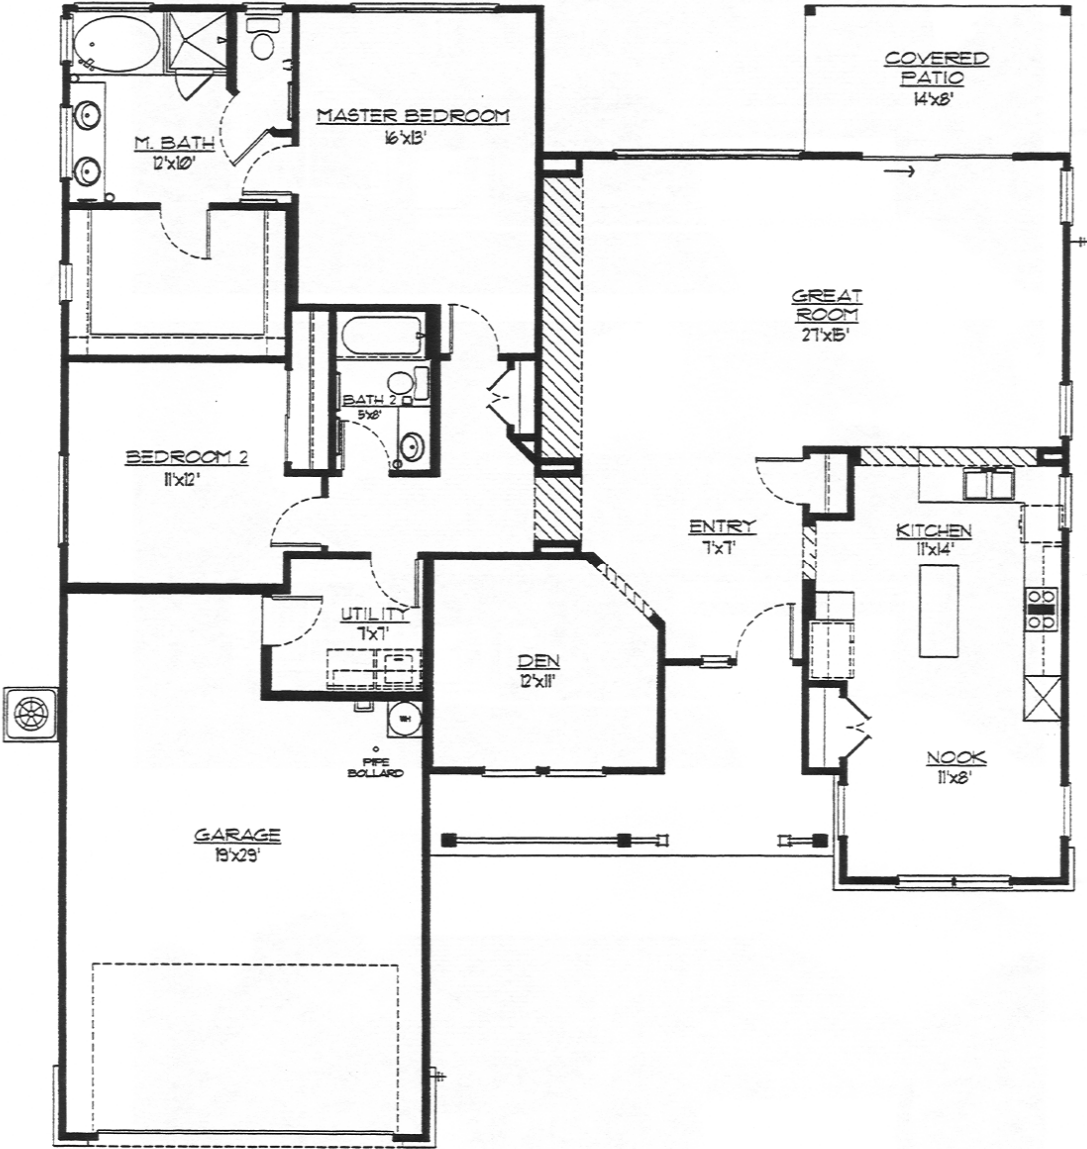

THE WILLIAMSON 10233 B/L

• Approximate Livable Area - 1,920 Sq.Ft.

Call Sun City Texas by Del Webb at 1-800-833-5932 or 512-931-6900.

Due to normal construction tolerances, square footage may vary from those shown on floorplans. Floorplan illustrations are artists' conceptions and are not intended to show specific detailing. Model representations and options subject to change without notice.